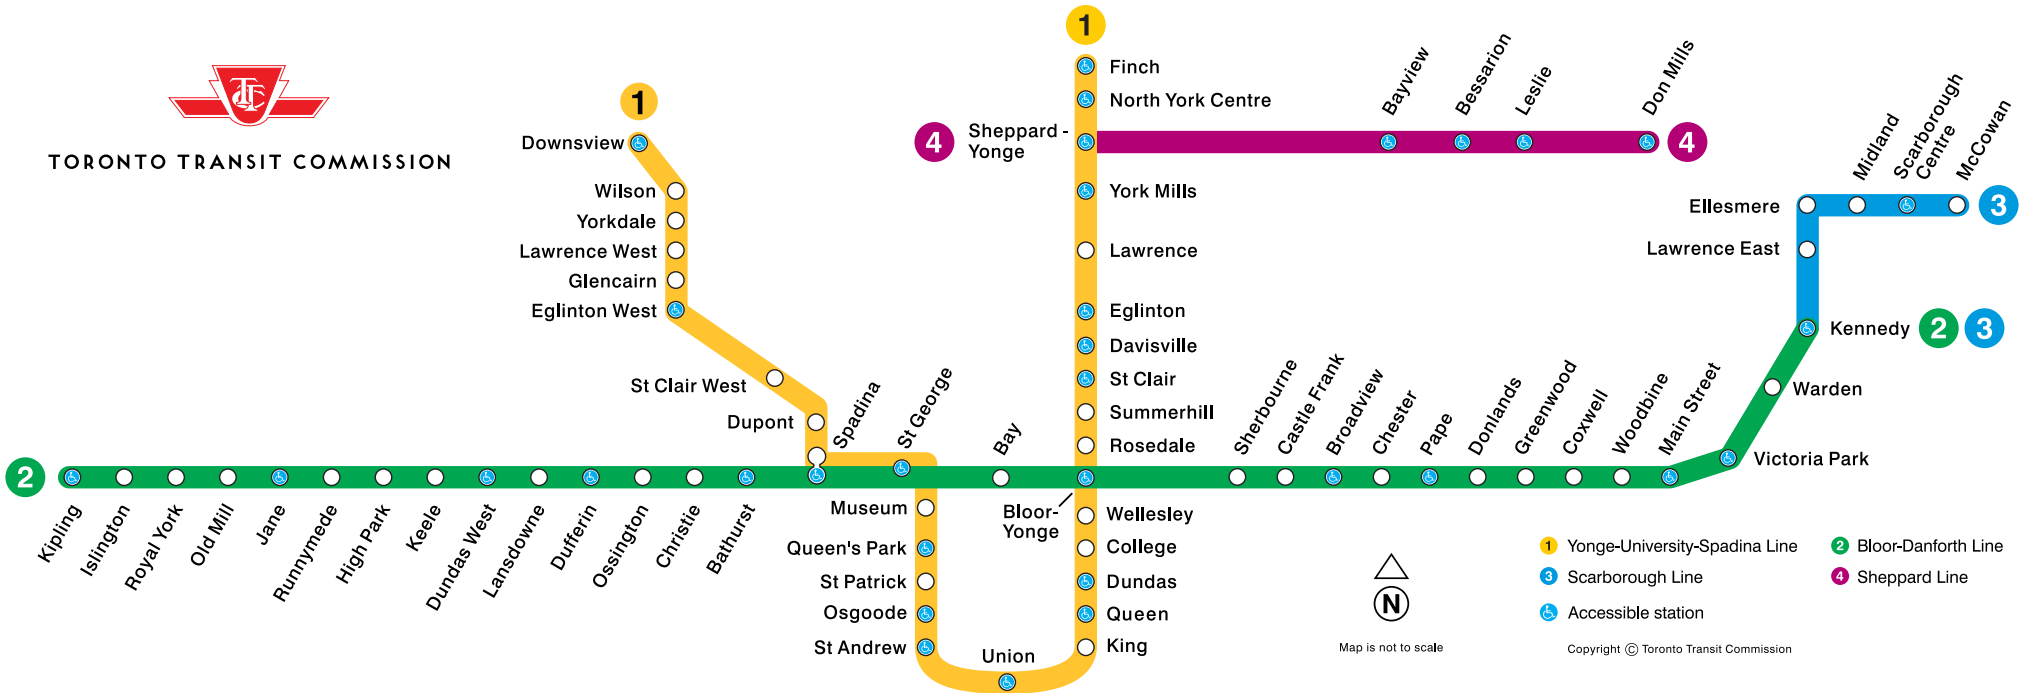

TORONTO TRANSIT COMMISSION

- 1 Yonge-University-Spadina Line
- 2 Bloor-Danforth Line
- 3 Scarborough Line
- 4 Sheppard Line
- Accessible station